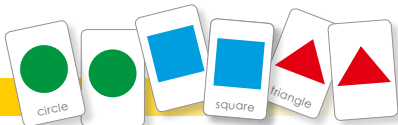

## Flashcards - Category Pack Shapes & Colours

### Shapes

	Red	Yellow	Blue	Green	Black
circle	x2	x2	x2	x2	x2
crescent	x2	x2	x2	x2	x2
diamond	x2	x2	x2	x2	x2
heart	x2	x2	x2	x2	x2
oval	x2	x2	x2	x2	x2
rectangle	x2	x2	x2	x2	x2
square	x2	x2	x2	x2	x2
star	x2	x2	x2	x2	x2
triangle	x2	x2	x2	x2	x2